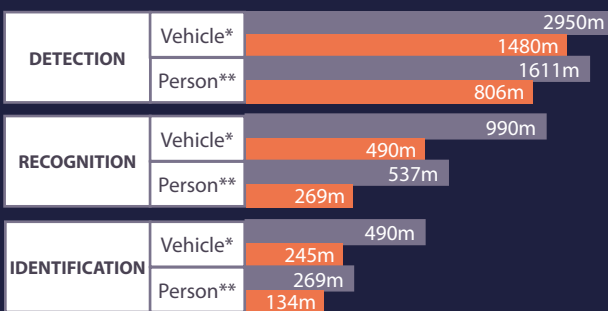

Ranges

DAY NIGHT

* 2.3m x 2.3m

**0.5m x 1.75m

Technical features

Thermal sensor	UC (8-12µm) 640 x 480 @17µm)
Visible sensor	CMOS visible sensor 1280 x 1024p
Display	OLED Full HD 1280 x 1024
Night FoV	W: 32° / N: 8°
Day FoV	W: 29° / N: 7.25°
Autonomy	7 hours
Weight	990 g
Embedded sensor	Compass 9-axes IMU and GPS
Embedded functions	Image recording Up & down wireless com.
Video output	25Hz HD color